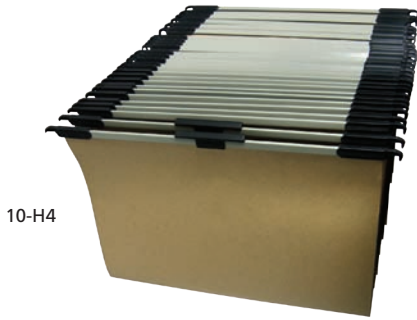

**LIMITED CO. REGISTRATION (BORANG 9) HOLDER**

ITEM NO.	SIZE	MEASUREMENT	PER PACKET	PER BOX
9403	F/C	225 x 310 mm	50 pcs	200 pcs

**SIJIL PENGHARGAAN HOLDER**

ITEM NO.	SIZE	MEASUREMENT	PER PACKET	PER BOX
9404	F/C	225 x 310 mm	50 pcs	200 pcs

9403

9404

10-H4

**HANGING POCKET**

ITEM NO.	SIZE	PER BOX	PER CARTON
<b>10-H3</b> (without clip)	410 x 250 mm	50 pcs	10 box
<b>10-H4</b> (with AA clip)	410 x 250 mm	50 pcs	10 box

10-H5

10-H1

**LATERAL HANGING POCKET**