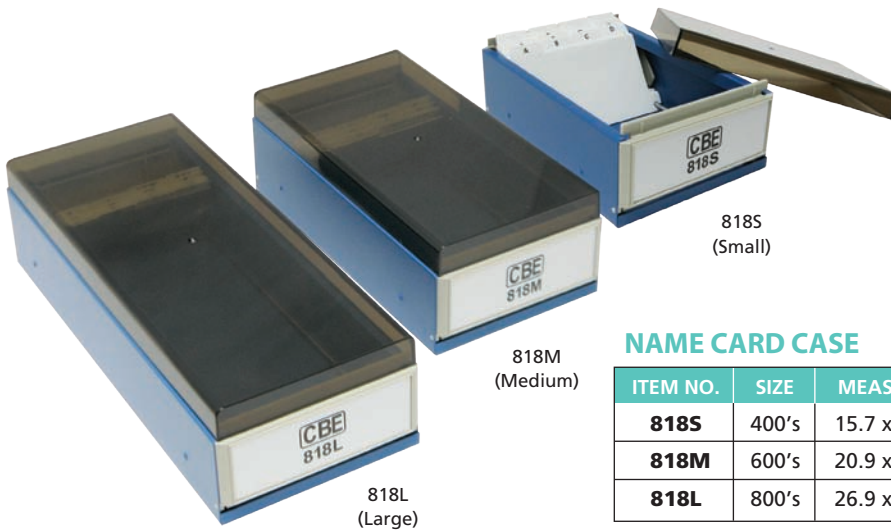

12132

**PVC NAME CARD HOLDER**

ITEM NO.	MADE OF	DESC.	PER BOX	PER CARTON
<b>12132</b>	PVC	32 cards	12 pcs	576 pcs

12180

**PVC NAME CARD HOLDER**

ITEM NO.	MADE OF	DESC.	PER BOX	PER CARTON
<b>12180</b>	PVC	80 cards	12 pcs	432 pcs

320E

**PVC BUSINESS CARD HOLDER**

ITEM NO.	MADE OF	DESC.	PER BOX	PER CARTON
<b>320E</b>	PVC	320 cards	12 pcs	144 pcs

BC300H

PP REFILLABLE NAME CARD HOLDER (A4)

ITEM NO.	MADE OF	DESC.	PER BOX	PER CARTON
BC300H	PP	300 cards (4 ring)	12 pcs	48 pcs

BC3300

NAME CARD HOLDER

ITEM NO.	MADE OF	DESC.	PER BOX	PER CARTON
BC3300	PVC	300 cards	6 pcs	72 pcs

818S  
(Small)

818M  
(Medium)

818L  
(Large)

NAME CARD CASE

ITEM NO.	SIZE	MEASUREMENT	PER BOX	PER CARTON
818S	400's	15.7 x 10.7 x 6.5	12 pcs	24 pcs
818M	600's	20.9 x 10.7 x 6.5	12 pcs	24 pcs
818L	800's	26.9 x 10.7 x 6.5	12 pcs	24 pcs